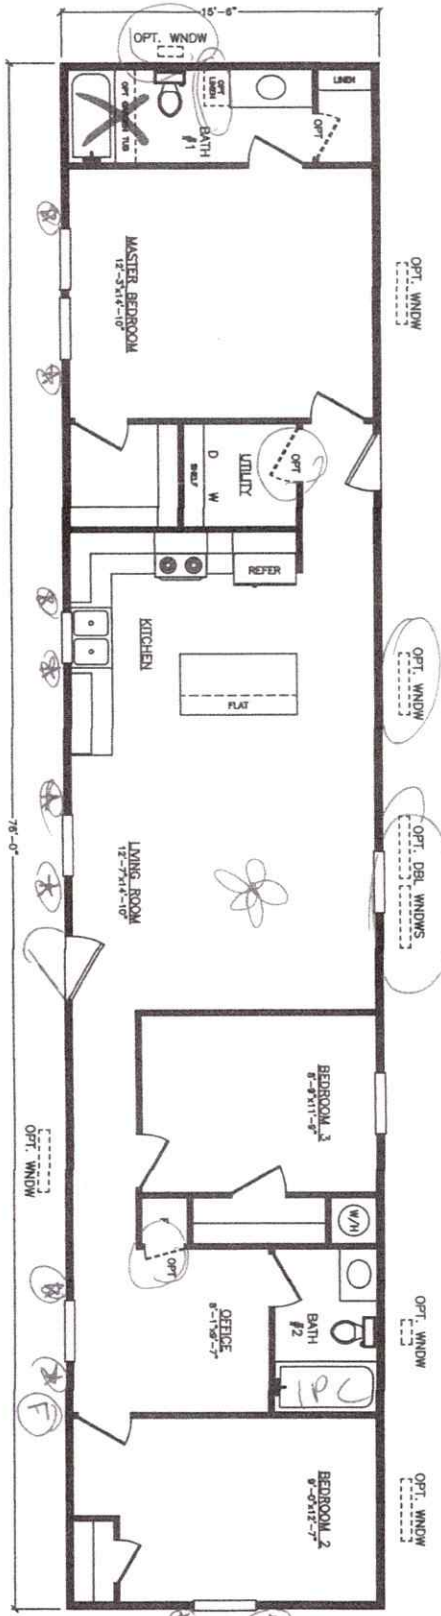

Location:
Lawrence, MO

Kalahari Series Model 6763D-KH
3 Bedrooms - 2 Baths - 1,178 Floor Size Sq. Ft.

Ramsay Jones
#74649
Dispay

V06

5 1/2" Shur Stall
X = Shutters

Gas Furnace w/ 200 Amp
Limo TTD
axle w 1R-19
R-22 Floor
R-33 Roof