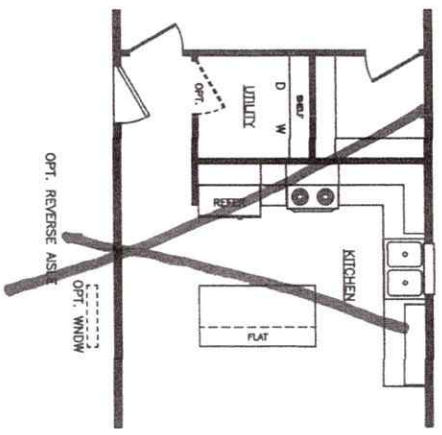

Location:
Lawrence, MO

Kalahari Series Model 6763D-KH
3 Bedrooms - 2 Baths - 1,178 Floor Size Sq. Ft.

Ramsay Jones
#74649
Dispay

V06

5 1/2" Shur Stall
X = Shutters

Gas Furnace w/ 200 Amp
Limo TTD
axle w 1R-19
R-22 Floor
R-33 Roof